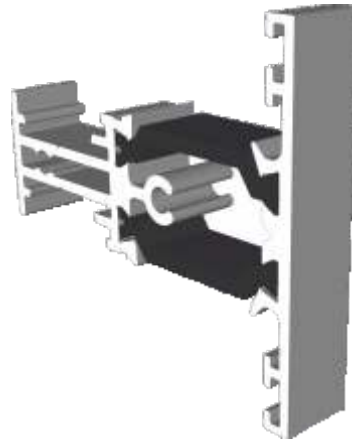

DuraTherm 300

Section Identification Guide

DURATION
WINDOWS

Contents

Profiles

Outer Frames	3
Transom / Mullion	4
Opening Vents	5 - 6
Beads & Weather Bar	7
Extensions	8
Couplers	9
Bay Pole & Adapters (For 70mm Frame)	10
Bay Pole (For 53mm Frame)	11
Corner Posts	11
Cills	12 - 13

Outer Frames

ETC310 - 53mm Equal Leg

ETC304 - 70mm Square Direct Fix

ETC420 - 53mm Odd Leg

Transom / Mullion

ETC333 - 48mm Transom / Mullion

Opening Vents

ETC324N - Internally Glazed Flat Vent

ETC326 - Internally Glazed Feature Vent

Opening Vents

ETC321 - Externally Glazed Feature Vent

ETC328N - Externally Glazed Square Vent

Beads & Weather Bar

ETC370 - 24mm Square Bead

ETC364 - 24mm Chamfered Bead

ETC374 - 24mm Square Bead For Vents

ETC366 - 28mm Square Bead

VL72 - Weather Bar

Extensions

DV515 - 42mm Extension For 70mm Frames

ETD057 - 20mm Extension For 70mm Frames

ETC352 - 42mm Extension For 53mm Frames