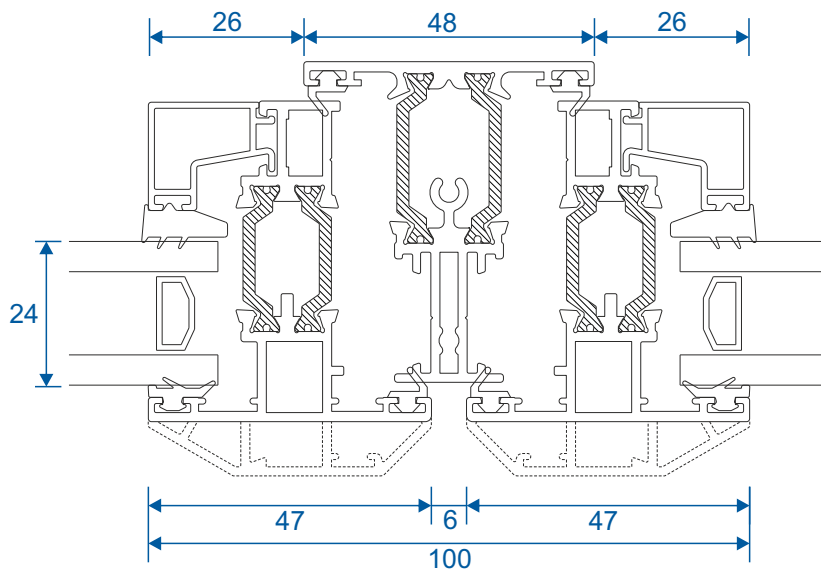

ETC479 - 225mm Cill

Opening Windows - With Flat Vent

Opening Vents With ETC310 Outer Frame

Opening Vents With ETC304 Outer Frame

Opening Windows - With Feature Vent

Opening Vents With ETC310 Outer Frame

Opening Vents With ETC304 Outer Frame

Fixed Windows

Fixed Window Using ETC310 Frame

Fixed Window Using ETC304 Frame

Transoms & Mullions

Fixed Next To Fixed

Fixed Next To Opener

Opener Next To Opener

Head Extensions

ETC352 42mm Extension For 53mm Frame

ETC358 32mm Extension For 53mm Frame

DV515 42mm Extension For 70mm Frame

ETD057 20mm Extension For 70mm Frame

Coupling - 53mm Frames

25mm Coupler ETC356

15mm Coupler ETC353