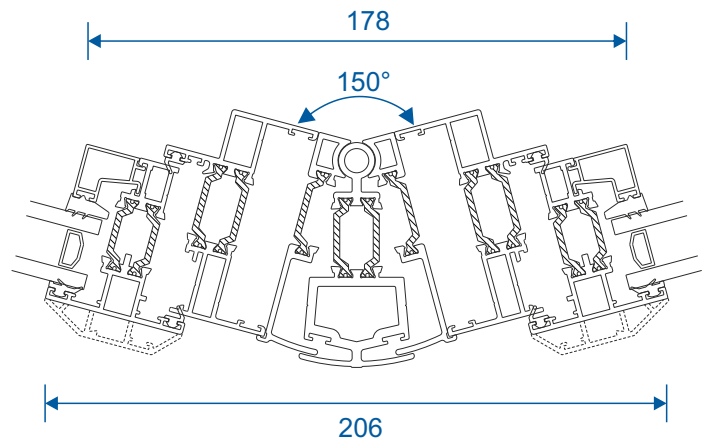

Coupling - 70mm Frames

25mm Coupler ETC357

20mm Coupler ETC853

Corner Post

90° Corner Post For 70mm Frames (Non Structural)

90° Corner Post For 53mm Frames (Non Structural)

Bay Pole

180° - 125° Bay Pole For 53mm Frames (Non Structural)

Bay Pole

169° - 150° Bay Pole For 70mm Frames (Non Structural)

149° - 130° Bay Pole For 70mm Frames (Non Structural)

129° - 115° Bay Pole For 70mm Frames (Non Structural)

Duration Windows
Thames Development
Charfleets Road
Canvey Island
Essex. SS8 0PQ