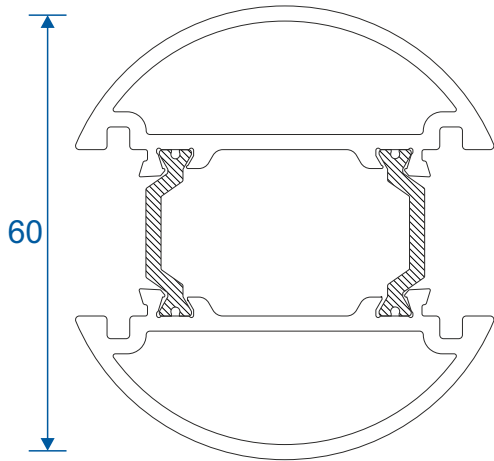

ETC358 - 32mm Extension For 53mm Frames

Couplers

ETC353 - 15mm Coupler For 53mm Frame

ETC356 - 25mm Coupler For 53mm Frame

ETC357 - 25mm Coupler For 70mm Frame

ETC853 - 20mm Coupler For 70mm Frame

Bay Pole & Adapters

ETC080 - Variable Bay Pole For 70mm Frames (Non Structural)

ETC081 - 169° - 150° Pole Adaptor

ETC082 - 149° - 130° Pole Adaptor

ETC083 - 129° - 115° Pole Adaptor

Bay Pole & Corner Posts

ETC869 - Circular Bay Pole For 53mm Frames (Non Structural)

125° - 180°

ETC048 - 90° Corner Post For 70mm Frames (Non Structural)

ETC347 - 90° Corner Post For 53mm Frames (Non Structural)

Cills

ETC451 - 85mm Cill

ETC457 - 150mm Cill

Cills

ETC458 - 190mm Cill