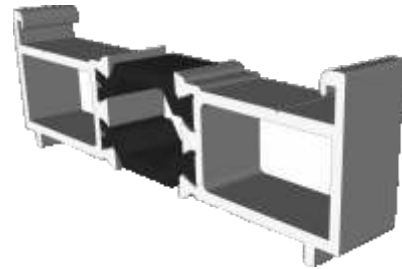

ETC374 - 24mm Square Bead For Vents

ETC366 - 28mm Square Bead

VL72 - Weather Bar

Extensions

DV515 - 42mm Extension For 70mm Frames

ETD057 - 20mm Extension For 70mm Frames

ETC352 - 42mm Extension For 53mm Frames