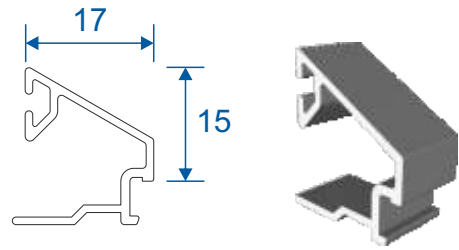

ETC326 - Internally Glazed Feature Vent

Opening Vents

ETC321 - Externally Glazed Feature Vent

ETC328N - Externally Glazed Square Vent

Beads & Weather Bar

ETC370 - 24mm Square Bead

ETC364 - 24mm Chamfered Bead

ETC374 - 24mm Square Bead For Vents

ETC366 - 28mm Square Bead

VL72 - Weather Bar

Extensions

DV515 - 42mm Extension For 70mm Frames

ETD057 - 20mm Extension For 70mm Frames

ETC352 - 42mm Extension For 53mm Frames