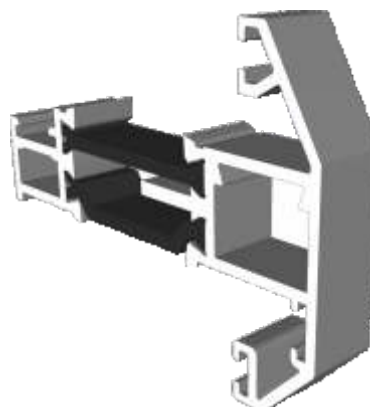

DuraTherm 300

Section Identification Guide

DURATION
WINDOWS

Contents

Profiles

Outer Frames	3
Transom / Mullion	4
Opening Vents	5 - 6
Beads & Weather Bar	7
Extensions	8
Couplers	9
Bay Pole & Adapters (For 70mm Frame)	10
Bay Pole (For 53mm Frame)	11
Corner Posts	11
Cills	12 - 13

Outer Frames

ETC310 - 53mm Equal Leg

ETC304 - 70mm Square Direct Fix

ETC420 - 53mm Odd Leg

Transom / Mullion

ETC333 - 48mm Transom / Mullion

Opening Vents

ETC324N - Internally Glazed Flat Vent

ETC326 - Internally Glazed Feature Vent

Opening Vents

ETC321 - Externally Glazed Feature Vent

ETC328N - Externally Glazed Square Vent

Beads & Weather Bar

ETC370 - 24mm Square Bead

ETC364 - 24mm Chamfered Bead

ETC374 - 24mm Square Bead For Vents

ETC366 - 28mm Square Bead

VL72 - Weather Bar

Extensions

DV515 - 42mm Extension For 70mm Frames

ETD057 - 20mm Extension For 70mm Frames

ETC352 - 42mm Extension For 53mm Frames