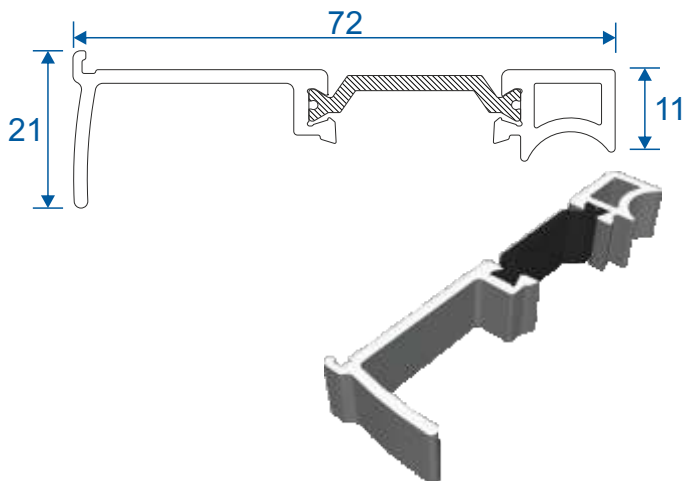

ETC374 - 24mm Square Bead For Vents

ETC366 - 28mm Square Bead

VL72 - Weather Bar

Extensions

DV515 - 42mm Extension For 70mm Frames

ETD057 - 20mm Extension For 70mm Frames

ETC352 - 42mm Extension For 53mm Frames

ETC358 - 32mm Extension For 53mm Frames

Couplers

ETC353 - 15mm Coupler For 53mm Frame

ETC356 - 25mm Coupler For 53mm Frame

ETC357 - 25mm Coupler For 70mm Frame

ETC853 - 20mm Coupler For 70mm Frame

Bay Pole & Adapters

ETC080 - Variable Bay Pole For 70mm Frames (Non Structural)

ETC081 - 169° - 150° Pole Adaptor

ETC082 - 149° - 130° Pole Adaptor

ETC083 - 129° - 115° Pole Adaptor

Bay Pole & Corner Posts

ETC869 - Circular Bay Pole For 53mm Frames (Non Structural)