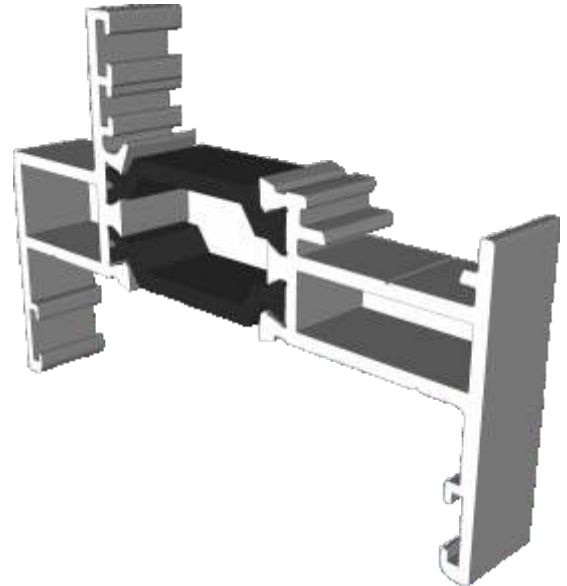

DuraTherm 300

Section Identification Guide

DURATION
WINDOWS

Contents

Profiles

Outer Frames	3
Transom / Mullion	4
Opening Vents	5 - 6
Beads & Weather Bar	7
Extensions	8
Couplers	9
Bay Pole & Adapters (For 70mm Frame)	10
Bay Pole (For 53mm Frame)	11
Corner Posts	11
Cills	12 - 13

Section Drawings

Opening Windows - Flat Vent	14
Opening Windows - Feature Vent	15
Fixed Windows	16
Transom & Mullion Details	17
Head With Extensions	18
Coupling - 53mm Frames	19
Coupling - 70mm Frames	20
Corner Post Details	21
Variable Bay Pole - 53mm Frames	22
Variable Bay Pole - 70mm Frames	23

Outer Frames

ETC310 - 53mm Equal Leg

ETC304 - 70mm Square Direct Fix

ETC420 - 53mm Odd Leg

Transom / Mullion

ETC333 - 48mm Transom / Mullion

Opening Vents

ETC324N - Internally Glazed Flat Vent

ETC326 - Internally Glazed Feature Vent

Opening Vents

ETC321 - Externally Glazed Feature Vent

ETC328N - Externally Glazed Square Vent

Beads & Weather Bar

ETC370 - 24mm Square Bead

ETC364 - 24mm Chamfered Bead