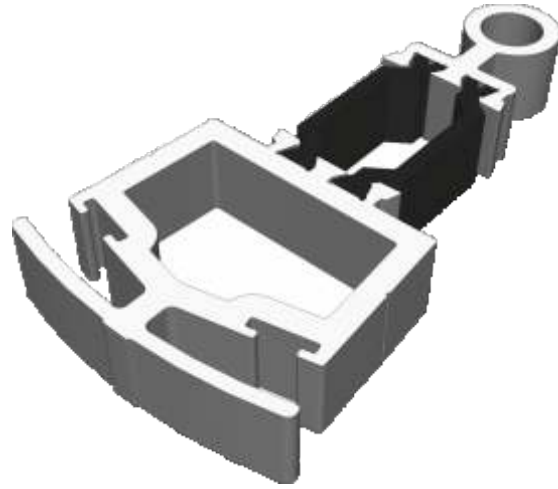

ETC374 - 24mm Square Bead For Vents

ETC366 - 28mm Square Bead

VL72 - Weather Bar

Extensions

DV515 - 42mm Extension For 70mm Frames

ETD057 - 20mm Extension For 70mm Frames

ETC352 - 42mm Extension For 53mm Frames

ETC358 - 32mm Extension For 53mm Frames

Couplers

ETC353 - 15mm Coupler For 53mm Frame

ETC356 - 25mm Coupler For 53mm Frame

ETC357 - 25mm Coupler For 70mm Frame

ETC853 - 20mm Coupler For 70mm Frame

Bay Pole & Adapters

ETC080 - Variable Bay Pole For 70mm Frames (Non Structural)

ETC081 - 169° - 150° Pole Adaptor

ETC082 - 149° - 130° Pole Adaptor

ETC083 - 129° - 115° Pole Adaptor

Bay Pole & Corner Posts

ETC869 - Circular Bay Pole For 53mm Frames (Non Structural)