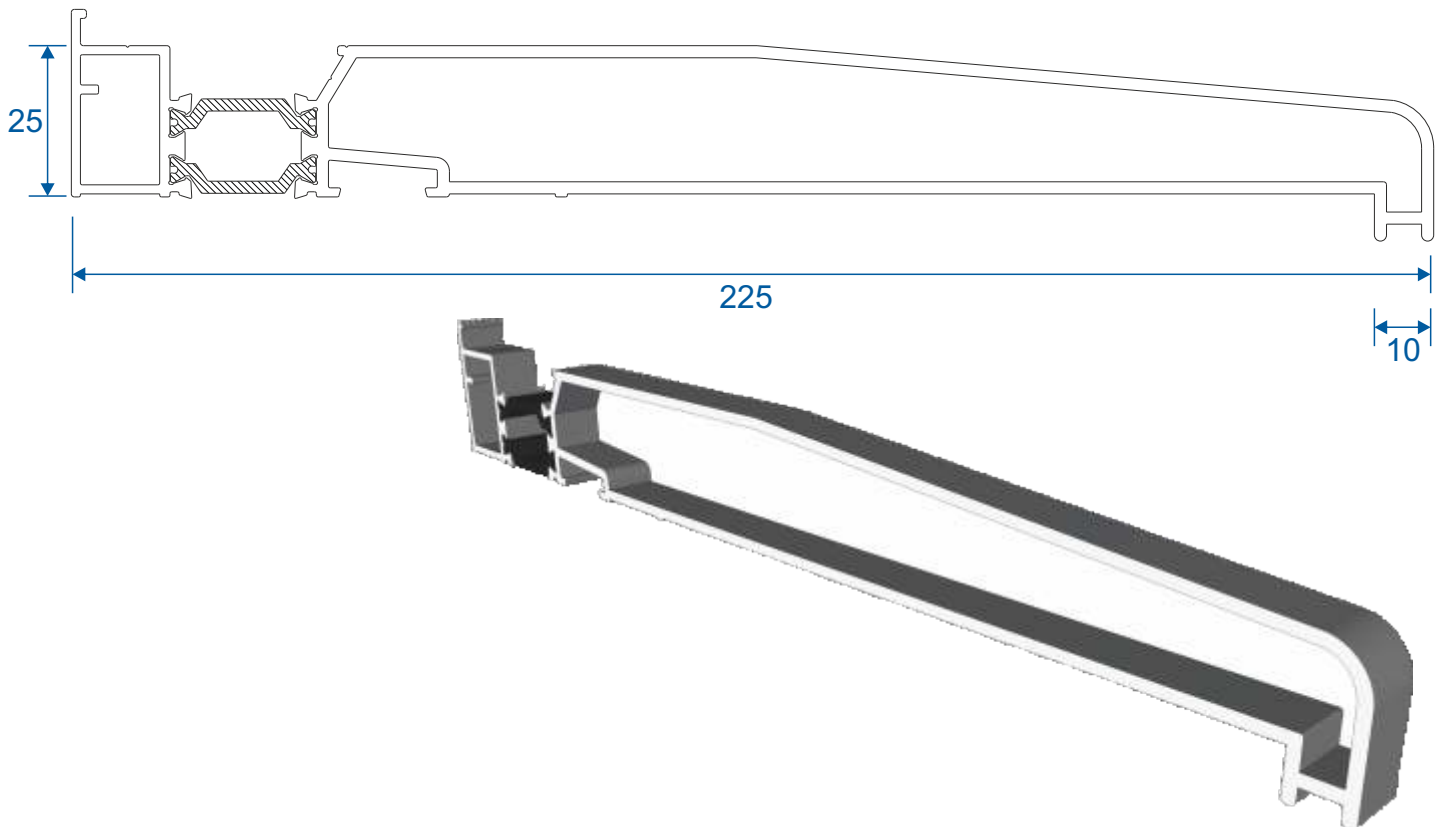

125° - 180°

ETC048 - 90° Corner Post For 70mm Frames (Non Structural)

ETC347 - 90° Corner Post For 53mm Frames (Non Structural)

Cills

ETC451 - 85mm Cill

ETC457 - 150mm Cill

Cills

ETC458 - 190mm Cill

ETC479 - 225mm Cill

Opening Windows - With Flat Vent

Opening Vents With ETC310 Outer Frame

Opening Vents With ETC304 Outer Frame

Opening Windows - With Feature Vent

Opening Vents With ETC310 Outer Frame

Opening Vents With ETC304 Outer Frame