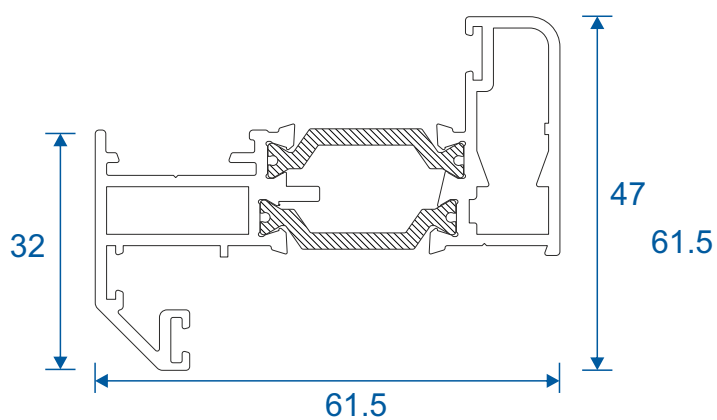

Opening Vents

ETC321 - Externally Glazed Feature Vent