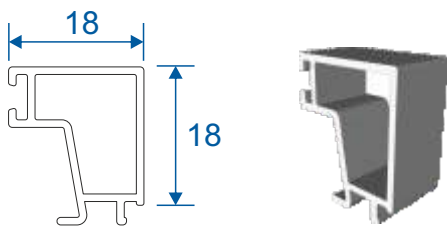

ETC326 - Internally Glazed Feature Vent

Opening Vents

ETC321 - Externally Glazed Feature Vent

ETC328N - Externally Glazed Square Vent

Beads & Weather Bar

ETC370 - 24mm Square Bead

ETC364 - 24mm Chamfered Bead

ETC374 - 24mm Square Bead For Vents

ETC366 - 28mm Square Bead

VL72 - Weather Bar

Extensions

DV515 - 42mm Extension For 70mm Frames

ETD057 - 20mm Extension For 70mm Frames

ETC352 - 42mm Extension For 53mm Frames