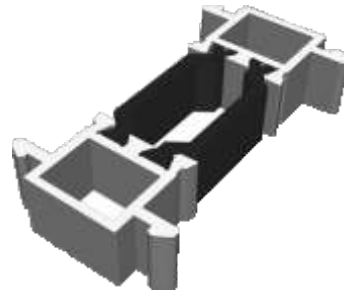

Couplers

ETC353 - 15mm Coupler For 53mm Frame