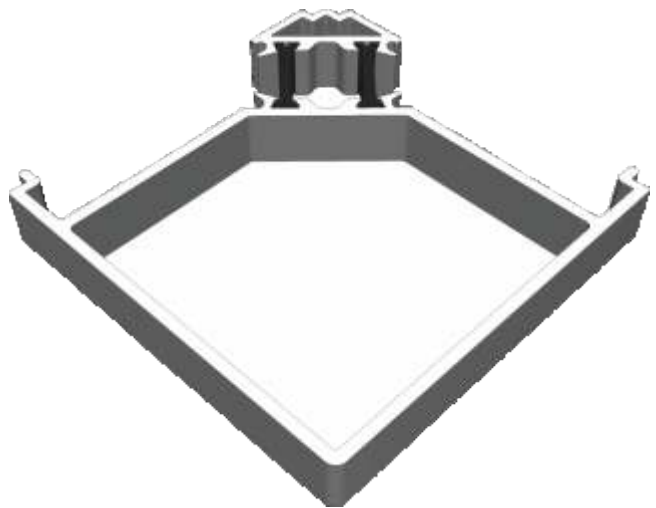

ETC048 - 90° Corner Post For 70mm Frames (Non Structural)