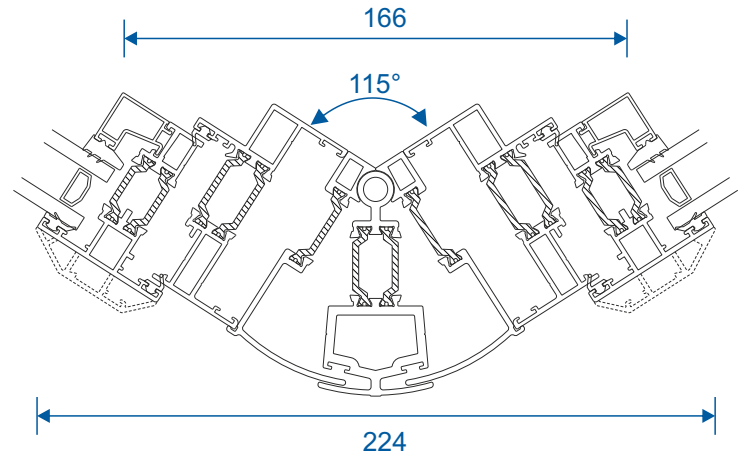

125° - 180°

ETC048 - 90° Corner Post For 70mm Frames (Non Structural)

ETC347 - 90° Corner Post For 53mm Frames (Non Structural)

Cills

ETC451 - 85mm Cill

ETC457 - 150mm Cill

Cills

ETC458 - 190mm Cill

Coupling - 70mm Frames

25mm Coupler ETC357

20mm Coupler ETC853

Corner Post

90° Corner Post For 70mm Frames (Non Structural)

90° Corner Post For 53mm Frames (Non Structural)

Bay Pole

180° - 125° Bay Pole For 53mm Frames (Non Structural)

Bay Pole

169° - 150° Bay Pole For 70mm Frames (Non Structural)

149° - 130° Bay Pole For 70mm Frames (Non Structural)

129° - 115° Bay Pole For 70mm Frames (Non Structural)

Duration Windows
Thames Development
Charfleets Road
Canvey Island
Essex. SS8 0PQ