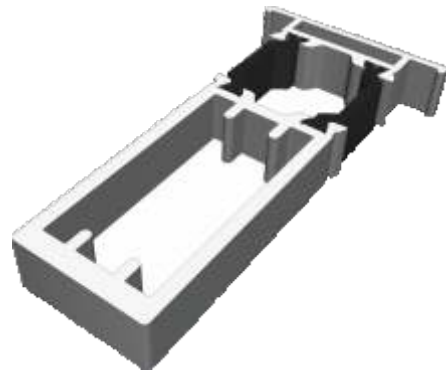

ETC358 - 32mm Extension For 53mm Frames

Couplers

ETC353 - 15mm Coupler For 53mm Frame

ETC356 - 25mm Coupler For 53mm Frame

ETC357 - 25mm Coupler For 70mm Frame

ETC853 - 20mm Coupler For 70mm Frame

Bay Pole & Adapters

ETC080 - Variable Bay Pole For 70mm Frames (Non Structural)

ETC081 - 169° - 150° Pole Adaptor

ETC082 - 149° - 130° Pole Adaptor

ETC083 - 129° - 115° Pole Adaptor

Bay Pole & Corner Posts

ETC869 - Circular Bay Pole For 53mm Frames (Non Structural)