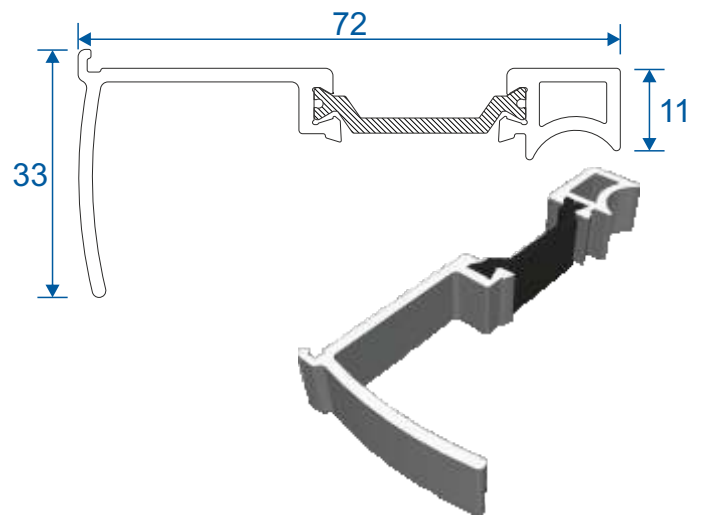

ETC374 - 24mm Square Bead For Vents

ETC366 - 28mm Square Bead

VL72 - Weather Bar

Extensions

DV515 - 42mm Extension For 70mm Frames

ETD057 - 20mm Extension For 70mm Frames

ETC352 - 42mm Extension For 53mm Frames

ETC358 - 32mm Extension For 53mm Frames

Couplers

ETC353 - 15mm Coupler For 53mm Frame

ETC356 - 25mm Coupler For 53mm Frame

ETC357 - 25mm Coupler For 70mm Frame

ETC853 - 20mm Coupler For 70mm Frame

Bay Pole & Adapters

ETC080 - Variable Bay Pole For 70mm Frames (Non Structural)

ETC081 - 169° - 150° Pole Adaptor

ETC082 - 149° - 130° Pole Adaptor

ETC083 - 129° - 115° Pole Adaptor

Bay Pole & Corner Posts

ETC869 - Circular Bay Pole For 53mm Frames (Non Structural)