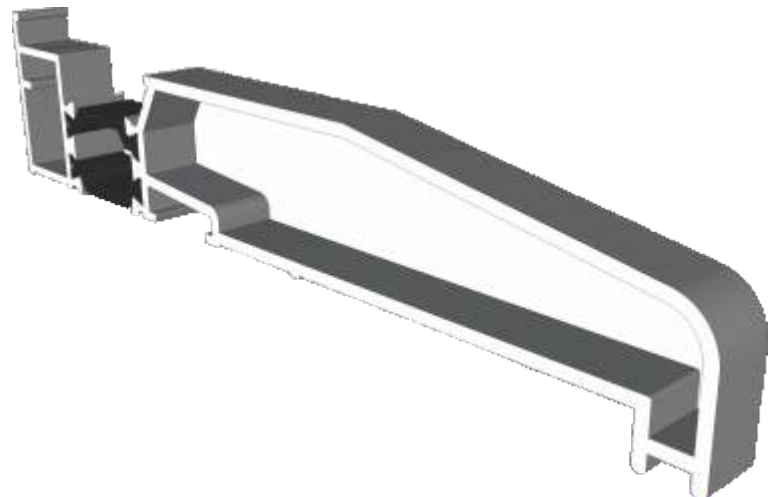

125° - 180°

ETC048 - 90° Corner Post For 70mm Frames (Non Structural)

ETC347 - 90° Corner Post For 53mm Frames (Non Structural)

Cills

ETC451 - 85mm Cill

ETC457 - 150mm Cill

Cills

ETC458 - 190mm Cill