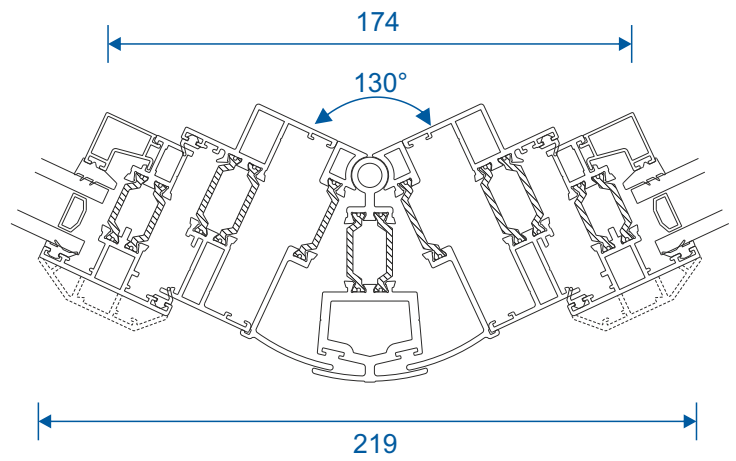

125° - 180°

ETC048 - 90° Corner Post For 70mm Frames (Non Structural)

ETC347 - 90° Corner Post For 53mm Frames (Non Structural)

Cills

ETC451 - 85mm Cill

ETC457 - 150mm Cill

Cills

ETC458 - 190mm Cill

Coupling - 70mm Frames

25mm Coupler ETC357

20mm Coupler ETC853

Corner Post

90° Corner Post For 70mm Frames (Non Structural)

90° Corner Post For 53mm Frames (Non Structural)

Bay Pole

180° - 125° Bay Pole For 53mm Frames (Non Structural)

Bay Pole

169° - 150° Bay Pole For 70mm Frames (Non Structural)

149° - 130° Bay Pole For 70mm Frames (Non Structural)

129° - 115° Bay Pole For 70mm Frames (Non Structural)

Duration Windows
Thames Development
Charfleets Road
Canvey Island
Essex. SS8 0PQ