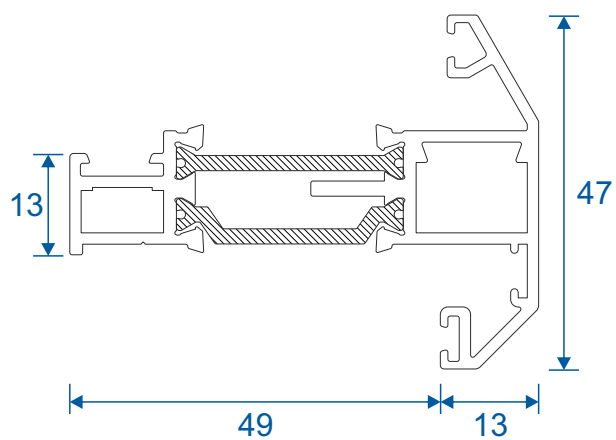

Section Drawings

Opening Windows - Flat Vent	14
Opening Windows - Feature Vent	15
Fixed Windows	16
Transom & Mullion Details	17
Head With Extensions	18
Coupling - 53mm Frames	19
Coupling - 70mm Frames	20
Corner Post Details	21
Variable Bay Pole - 53mm Frames	22
Variable Bay Pole - 70mm Frames	23

Outer Frames

ETC310 - 53mm Equal Leg

ETC304 - 70mm Square Direct Fix

ETC420 - 53mm Odd Leg

Transom / Mullion

ETC333 - 48mm Transom / Mullion

Opening Vents

ETC324N - Internally Glazed Flat Vent

ETC326 - Internally Glazed Feature Vent

Opening Vents

ETC321 - Externally Glazed Feature Vent

ETC328N - Externally Glazed Square Vent

Beads & Weather Bar

ETC370 - 24mm Square Bead

ETC364 - 24mm Chamfered Bead

ETC374 - 24mm Square Bead For Vents

ETC366 - 28mm Square Bead

VL72 - Weather Bar

Extensions

DV515 - 42mm Extension For 70mm Frames

ETD057 - 20mm Extension For 70mm Frames

ETC352 - 42mm Extension For 53mm Frames