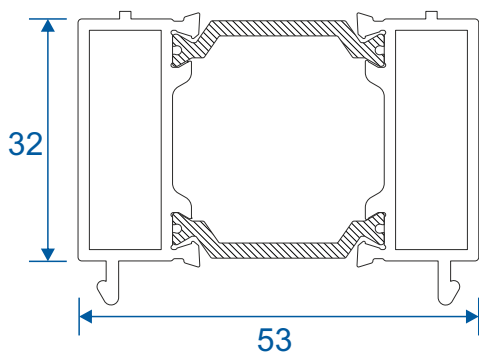

ETC374 - 24mm Square Bead For Vents

ETC366 - 28mm Square Bead

VL72 - Weather Bar

Extensions

DV515 - 42mm Extension For 70mm Frames

ETD057 - 20mm Extension For 70mm Frames

ETC352 - 42mm Extension For 53mm Frames

ETC358 - 32mm Extension For 53mm Frames

Couplers

ETC353 - 15mm Coupler For 53mm Frame

ETC356 - 25mm Coupler For 53mm Frame

ETC357 - 25mm Coupler For 70mm Frame

ETC853 - 20mm Coupler For 70mm Frame

Bay Pole & Adapters