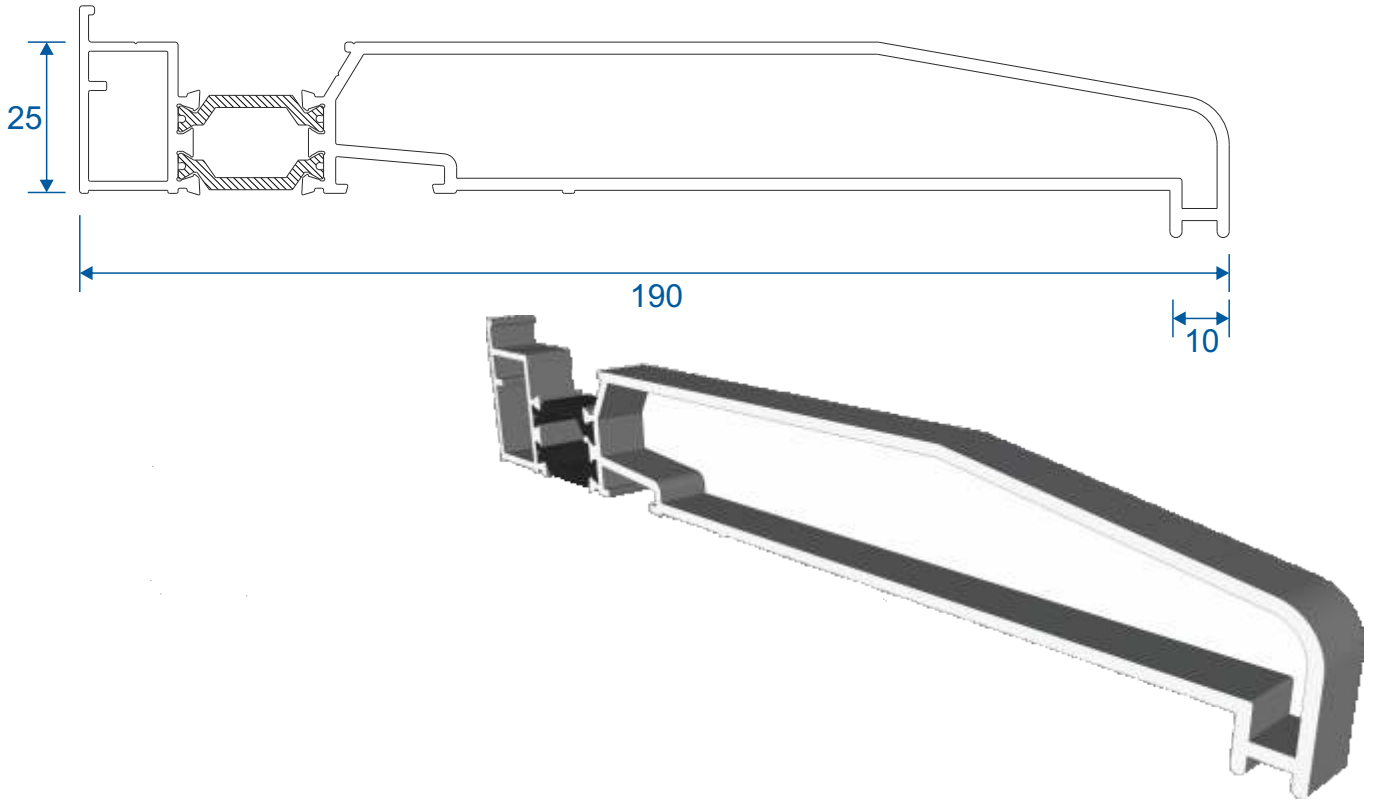

125° - 180°

ETC048 - 90° Corner Post For 70mm Frames (Non Structural)

ETC347 - 90° Corner Post For 53mm Frames (Non Structural)

Cills

ETC451 - 85mm Cill

ETC457 - 150mm Cill

Cills

ETC458 - 190mm Cill