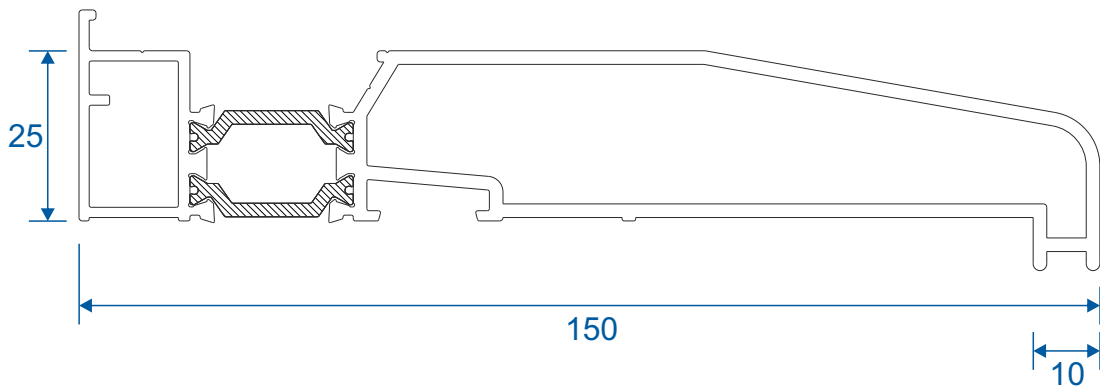

ETC080 - Variable Bay Pole For 70mm Frames (Non Structural)

ETC081 - 169° - 150° Pole Adaptor

ETC082 - 149° - 130° Pole Adaptor

ETC083 - 129° - 115° Pole Adaptor

Bay Pole & Corner Posts

ETC869 - Circular Bay Pole For 53mm Frames (Non Structural)

125° - 180°

ETC048 - 90° Corner Post For 70mm Frames (Non Structural)

ETC347 - 90° Corner Post For 53mm Frames (Non Structural)

Cills

ETC451 - 85mm Cill

ETC457 - 150mm Cill

Cills

ETC458 - 190mm Cill

ETC479 - 225mm Cill

Opening Windows - With Flat Vent

Opening Vents With ETC310 Outer Frame

Opening Vents With ETC304 Outer Frame

Opening Windows - With Feature Vent

Opening Vents With ETC310 Outer Frame

Opening Vents With ETC304 Outer Frame