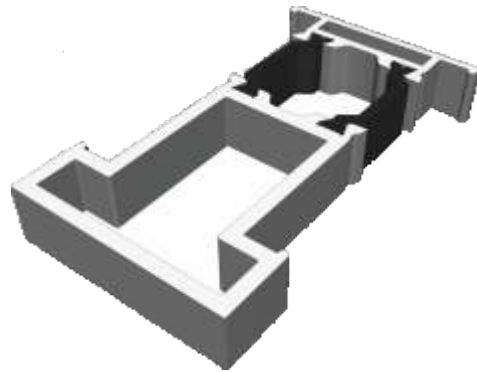

ETC358 - 32mm Extension For 53mm Frames

Couplers

ETC353 - 15mm Coupler For 53mm Frame

ETC356 - 25mm Coupler For 53mm Frame

ETC357 - 25mm Coupler For 70mm Frame

ETC853 - 20mm Coupler For 70mm Frame

Bay Pole & Adapters

ETC080 - Variable Bay Pole For 70mm Frames (Non Structural)

ETC081 - 169° - 150° Pole Adaptor

ETC082 - 149° - 130° Pole Adaptor

ETC083 - 129° - 115° Pole Adaptor

Bay Pole & Corner Posts

ETC869 - Circular Bay Pole For 53mm Frames (Non Structural)