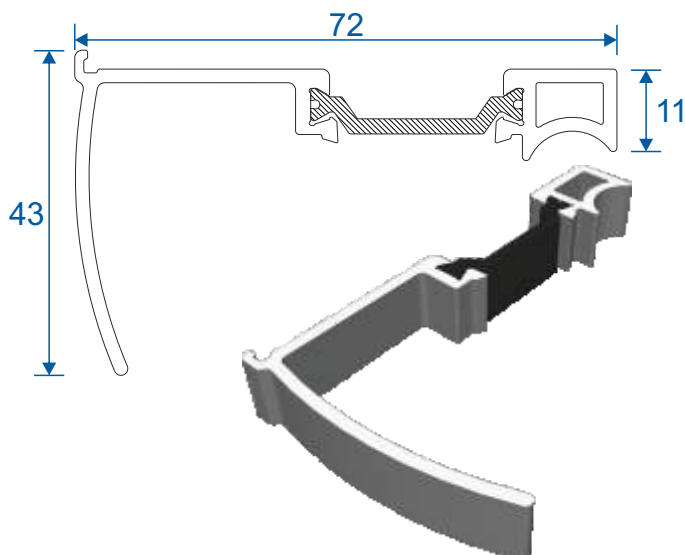

ETC080 - Variable Bay Pole For 70mm Frames (Non Structural)

ETC081 - 169° - 150° Pole Adaptor

ETC082 - 149° - 130° Pole Adaptor

ETC083 - 129° - 115° Pole Adaptor

Bay Pole & Corner Posts

ETC869 - Circular Bay Pole For 53mm Frames (Non Structural)

125° - 180°

ETC048 - 90° Corner Post For 70mm Frames (Non Structural)

ETC347 - 90° Corner Post For 53mm Frames (Non Structural)

Cills

ETC451 - 85mm Cill

ETC457 - 150mm Cill

Cills

ETC458 - 190mm Cill