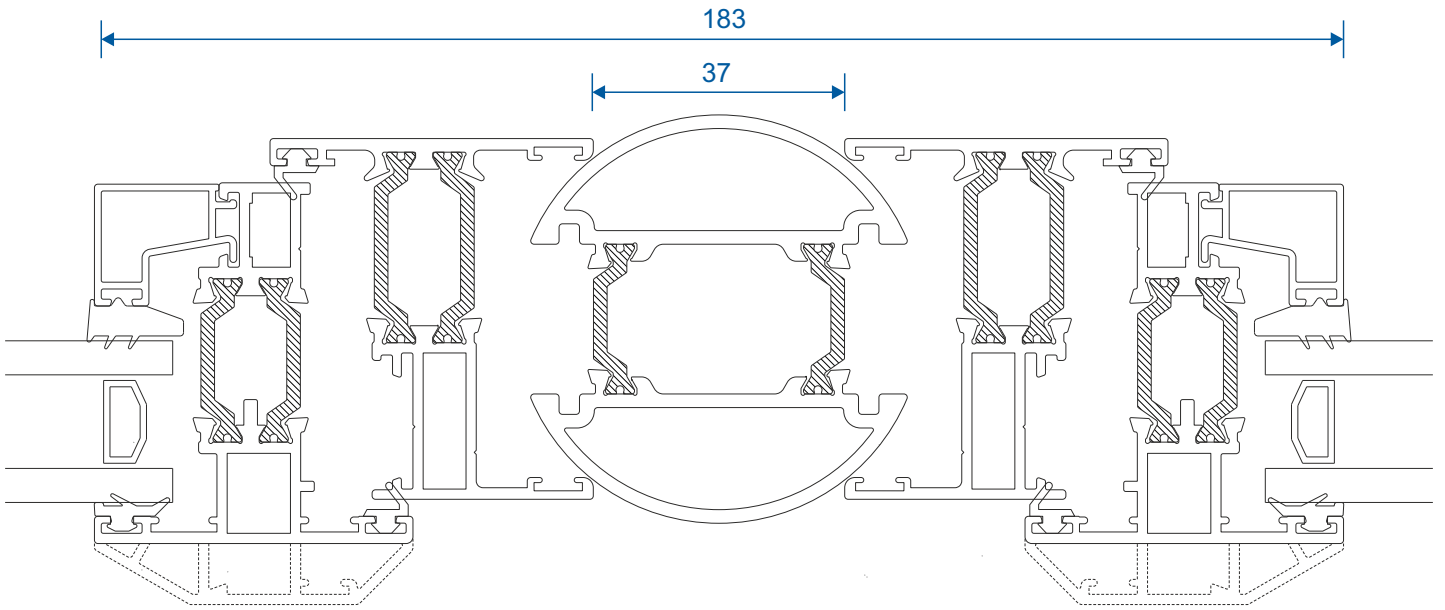

Coupling - 70mm Frames

25mm Coupler ETC357

20mm Coupler ETC853

Corner Post

90° Corner Post For 70mm Frames (Non Structural)

90° Corner Post For 53mm Frames (Non Structural)

Bay Pole

180° - 125° Bay Pole For 53mm Frames (Non Structural)