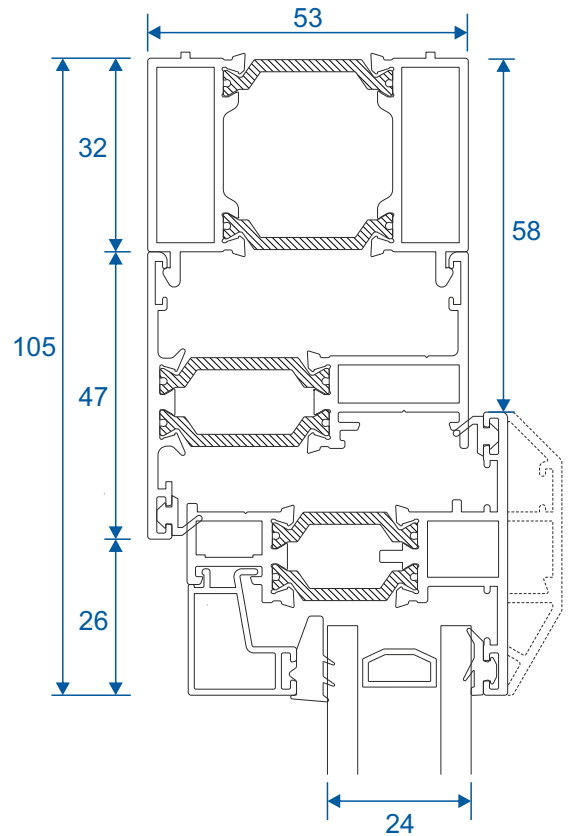

125° - 180°

ETC048 - 90° Corner Post For 70mm Frames (Non Structural)

ETC347 - 90° Corner Post For 53mm Frames (Non Structural)

Cills

ETC451 - 85mm Cill

ETC457 - 150mm Cill

Cills

ETC458 - 190mm Cill

ETC352 42mm Extension For 53mm Frame

ETC358 32mm Extension For 53mm Frame

DV515 42mm Extension For 70mm Frame

ETD057 20mm Extension For 70mm Frame

Coupling - 53mm Frames

25mm Coupler ETC356

15mm Coupler ETC353