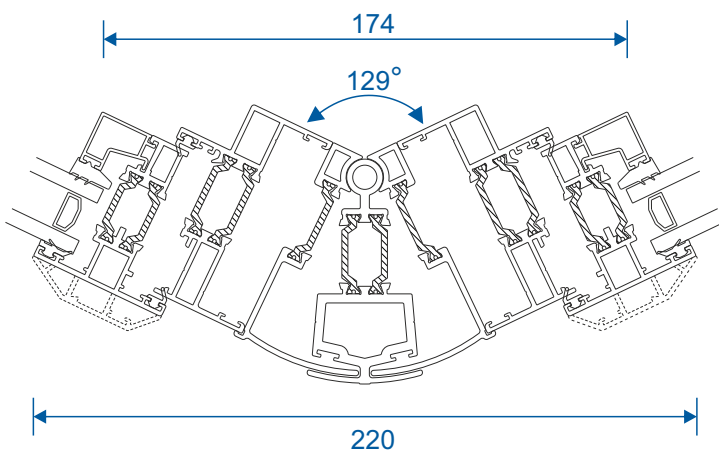

125° - 180°

ETC048 - 90° Corner Post For 70mm Frames (Non Structural)

ETC347 - 90° Corner Post For 53mm Frames (Non Structural)

Cills

ETC451 - 85mm Cill

ETC457 - 150mm Cill

Cills

ETC458 - 190mm Cill

Coupling - 70mm Frames

25mm Coupler ETC357

20mm Coupler ETC853

Corner Post

90° Corner Post For 70mm Frames (Non Structural)

90° Corner Post For 53mm Frames (Non Structural)

Bay Pole

180° - 125° Bay Pole For 53mm Frames (Non Structural)

Bay Pole

169° - 150° Bay Pole For 70mm Frames (Non Structural)

149° - 130° Bay Pole For 70mm Frames (Non Structural)

129° - 115° Bay Pole For 70mm Frames (Non Structural)

Duration Windows
Thames Development
Charfleets Road
Canvey Island
Essex. SS8 0PQ