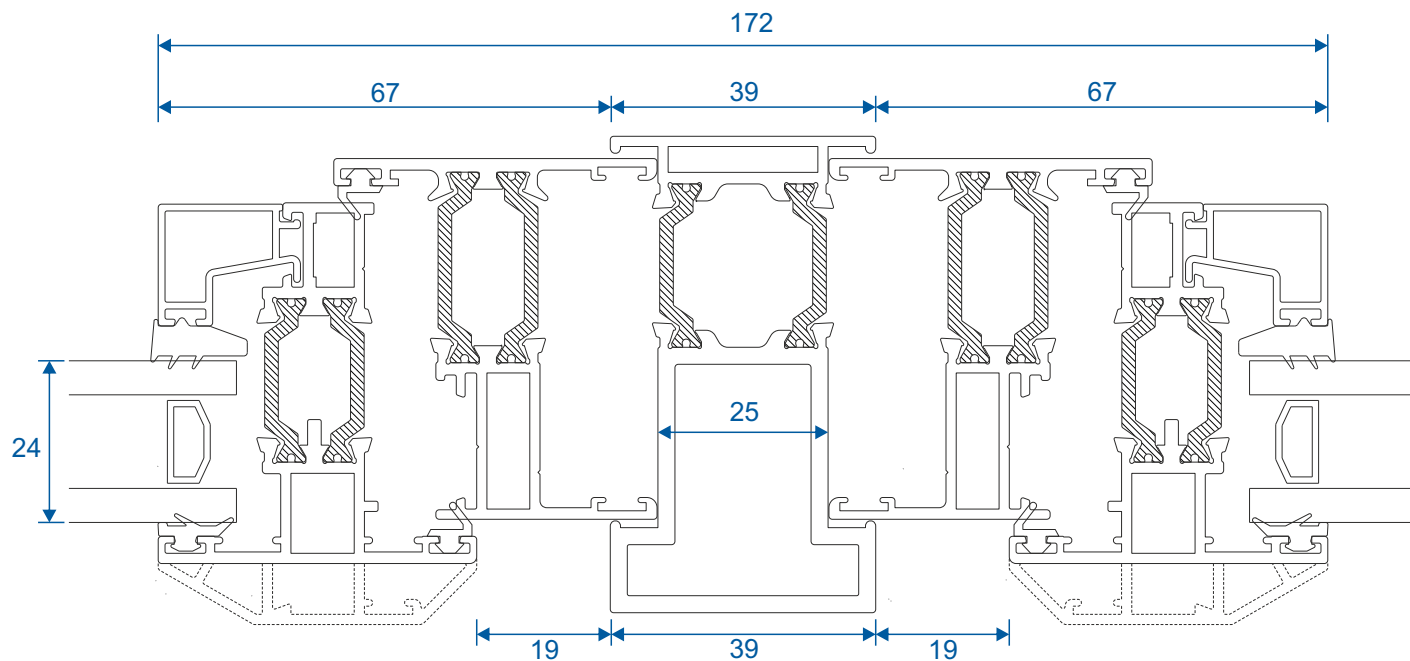

ETC352 42mm Extension For 53mm Frame

ETC358 32mm Extension For 53mm Frame

DV515 42mm Extension For 70mm Frame

ETD057 20mm Extension For 70mm Frame

Coupling - 53mm Frames

25mm Coupler ETC356

15mm Coupler ETC353

Coupling - 70mm Frames

25mm Coupler ETC357

20mm Coupler ETC853

Corner Post

90° Corner Post For 70mm Frames (Non Structural)

90° Corner Post For 53mm Frames (Non Structural)

Bay Pole

180° - 125° Bay Pole For 53mm Frames (Non Structural)