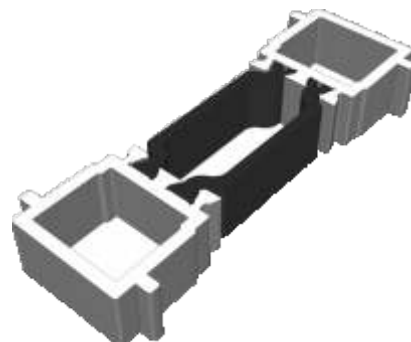

ETC374 - 24mm Square Bead For Vents

ETC366 - 28mm Square Bead

VL72 - Weather Bar

Extensions

DV515 - 42mm Extension For 70mm Frames

ETD057 - 20mm Extension For 70mm Frames

ETC352 - 42mm Extension For 53mm Frames

ETC358 - 32mm Extension For 53mm Frames

Couplers

ETC353 - 15mm Coupler For 53mm Frame

ETC356 - 25mm Coupler For 53mm Frame

ETC357 - 25mm Coupler For 70mm Frame

ETC853 - 20mm Coupler For 70mm Frame

Bay Pole & Adapters

ETC080 - Variable Bay Pole For 70mm Frames (Non Structural)

ETC081 - 169° - 150° Pole Adaptor

ETC082 - 149° - 130° Pole Adaptor

ETC083 - 129° - 115° Pole Adaptor

Bay Pole & Corner Posts

ETC869 - Circular Bay Pole For 53mm Frames (Non Structural)