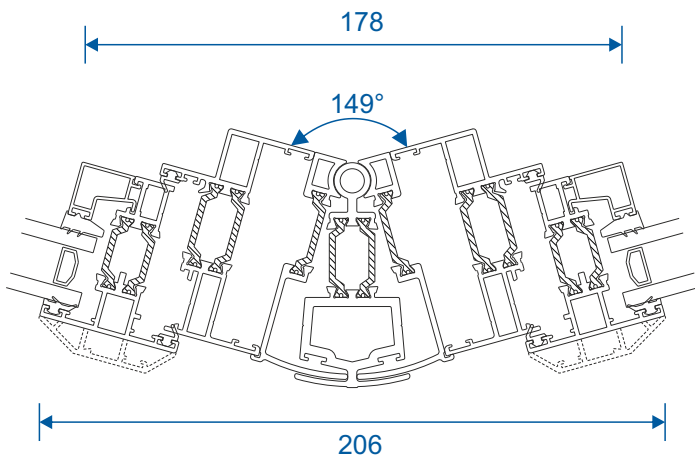

125° - 180°

ETC048 - 90° Corner Post For 70mm Frames (Non Structural)

ETC347 - 90° Corner Post For 53mm Frames (Non Structural)

Cills

ETC451 - 85mm Cill

ETC457 - 150mm Cill

Cills

ETC458 - 190mm Cill

Coupling - 70mm Frames

25mm Coupler ETC357

20mm Coupler ETC853

Corner Post

90° Corner Post For 70mm Frames (Non Structural)

90° Corner Post For 53mm Frames (Non Structural)

Bay Pole

180° - 125° Bay Pole For 53mm Frames (Non Structural)

Bay Pole

169° - 150° Bay Pole For 70mm Frames (Non Structural)

149° - 130° Bay Pole For 70mm Frames (Non Structural)

129° - 115° Bay Pole For 70mm Frames (Non Structural)

Duration Windows
Thames Development
Charfleets Road
Canvey Island
Essex. SS8 0PQ