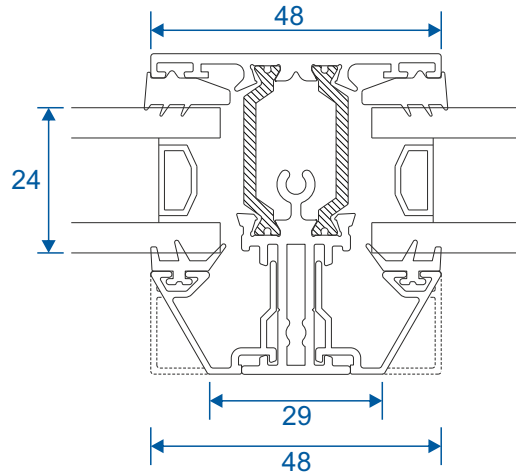

125° - 180°

ETC048 - 90° Corner Post For 70mm Frames (Non Structural)

ETC347 - 90° Corner Post For 53mm Frames (Non Structural)

Cills

ETC451 - 85mm Cill

ETC457 - 150mm Cill

Cills

ETC458 - 190mm Cill

Fixed Windows

Fixed Window Using ETC310 Frame

Fixed Window Using ETC304 Frame

Transoms & Mullions

Fixed Next To Fixed

Fixed Next To Opener

Opener Next To Opener

Head Extensions

ETC352 42mm Extension For 53mm Frame

ETC358 32mm Extension For 53mm Frame

DV515 42mm Extension For 70mm Frame

ETD057 20mm Extension For 70mm Frame

Coupling - 53mm Frames

25mm Coupler ETC356

15mm Coupler ETC353

Coupling - 70mm Frames

25mm Coupler ETC357

20mm Coupler ETC853

Corner Post

90° Corner Post For 70mm Frames (Non Structural)

90° Corner Post For 53mm Frames (Non Structural)

Bay Pole

180° - 125° Bay Pole For 53mm Frames (Non Structural)