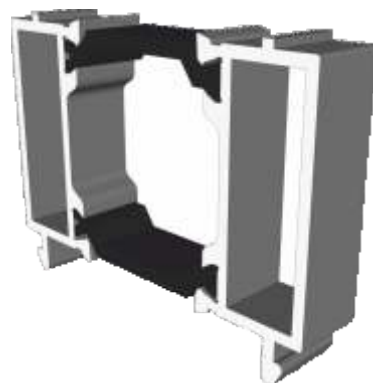

ETC358 - 32mm Extension For 53mm Frames