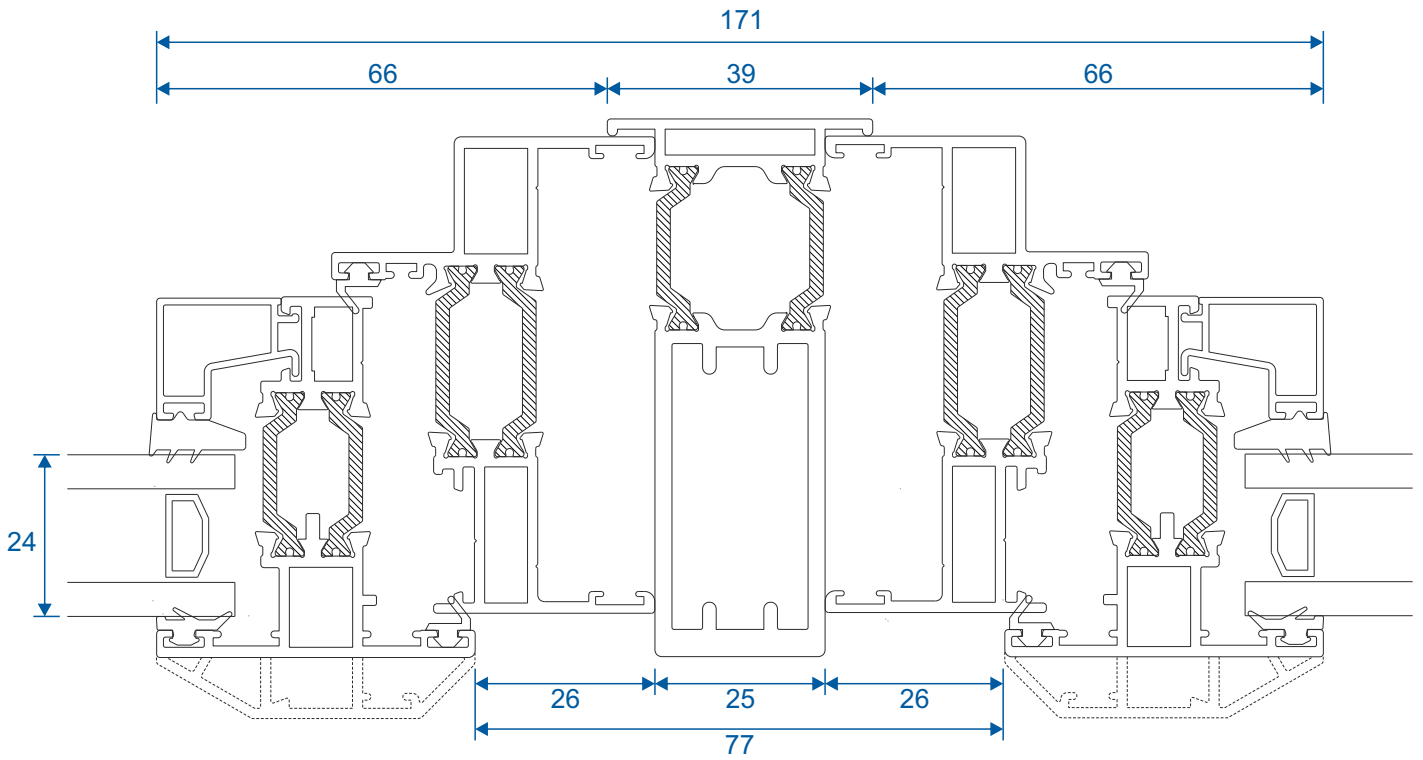

ETC352 42mm Extension For 53mm Frame

ETC358 32mm Extension For 53mm Frame

DV515 42mm Extension For 70mm Frame

ETD057 20mm Extension For 70mm Frame

Coupling - 53mm Frames

25mm Coupler ETC356

15mm Coupler ETC353

Coupling - 70mm Frames

25mm Coupler ETC357

20mm Coupler ETC853

Corner Post

90° Corner Post For 70mm Frames (Non Structural)

90° Corner Post For 53mm Frames (Non Structural)

Bay Pole

180° - 125° Bay Pole For 53mm Frames (Non Structural)