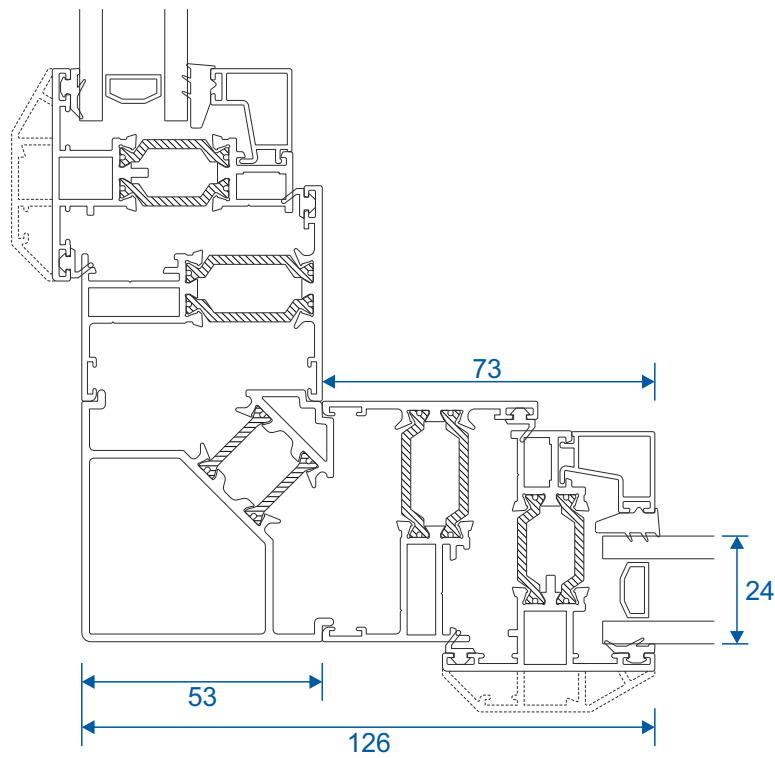

ETC352 42mm Extension For 53mm Frame

ETC358 32mm Extension For 53mm Frame

DV515 42mm Extension For 70mm Frame

ETD057 20mm Extension For 70mm Frame

Coupling - 53mm Frames

25mm Coupler ETC356

15mm Coupler ETC353

Coupling - 70mm Frames

25mm Coupler ETC357

20mm Coupler ETC853

Corner Post

90° Corner Post For 70mm Frames (Non Structural)

90° Corner Post For 53mm Frames (Non Structural)

Bay Pole

180° - 125° Bay Pole For 53mm Frames (Non Structural)

Bay Pole

169° - 150° Bay Pole For 70mm Frames (Non Structural)

149° - 130° Bay Pole For 70mm Frames (Non Structural)

129° - 115° Bay Pole For 70mm Frames (Non Structural)

Duration Windows
Thames Development
Charfleets Road
Canvey Island
Essex. SS8 0PQ