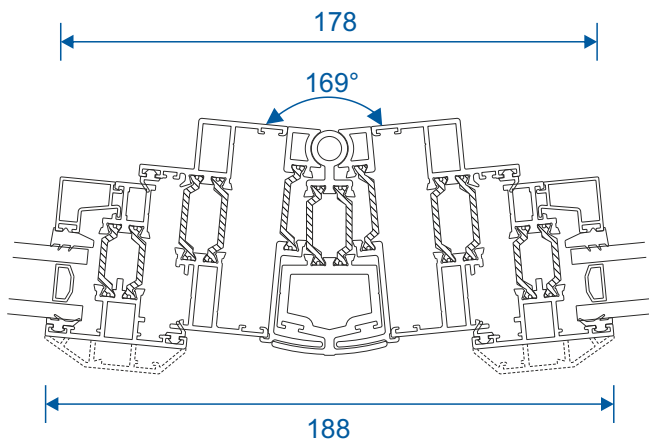

Coupling - 70mm Frames

25mm Coupler ETC357

20mm Coupler ETC853

Corner Post

90° Corner Post For 70mm Frames (Non Structural)

90° Corner Post For 53mm Frames (Non Structural)

Bay Pole

180° - 125° Bay Pole For 53mm Frames (Non Structural)

Bay Pole

169° - 150° Bay Pole For 70mm Frames (Non Structural)

149° - 130° Bay Pole For 70mm Frames (Non Structural)

129° - 115° Bay Pole For 70mm Frames (Non Structural)

Duration Windows
Thames Development
Charfleets Road
Canvey Island
Essex. SS8 0PQ