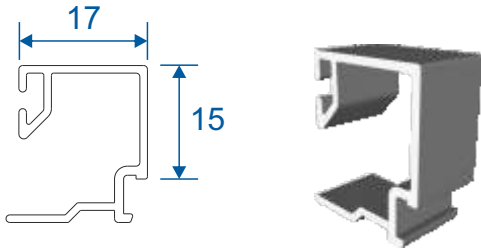

Outer Frames

ETC310 - 53mm Equal Leg

ETC304 - 70mm Square Direct Fix

ETC420 - 53mm Odd Leg

Transom / Mullion

ETC333 - 48mm Transom / Mullion

Opening Vents

ETC324N - Internally Glazed Flat Vent

ETC326 - Internally Glazed Feature Vent

Opening Vents

ETC321 - Externally Glazed Feature Vent

ETC328N - Externally Glazed Square Vent

Beads & Weather Bar

ETC370 - 24mm Square Bead

ETC364 - 24mm Chamfered Bead

ETC374 - 24mm Square Bead For Vents

ETC366 - 28mm Square Bead

VL72 - Weather Bar

Extensions

DV515 - 42mm Extension For 70mm Frames

ETD057 - 20mm Extension For 70mm Frames

ETC352 - 42mm Extension For 53mm Frames