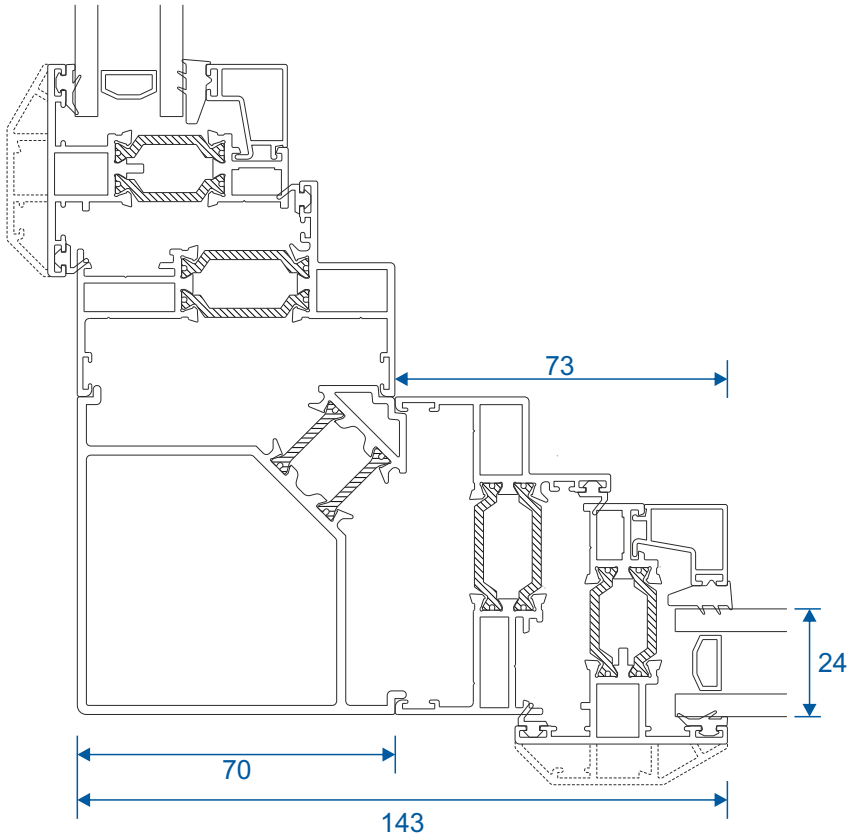

Coupling - 70mm Frames

25mm Coupler ETC357

20mm Coupler ETC853

Corner Post

90° Corner Post For 70mm Frames (Non Structural)

90° Corner Post For 53mm Frames (Non Structural)

Bay Pole

180° - 125° Bay Pole For 53mm Frames (Non Structural)

Bay Pole

169° - 150° Bay Pole For 70mm Frames (Non Structural)

149° - 130° Bay Pole For 70mm Frames (Non Structural)

129° - 115° Bay Pole For 70mm Frames (Non Structural)

Duration Windows
Thames Development
Charfleets Road
Canvey Island
Essex. SS8 0PQ