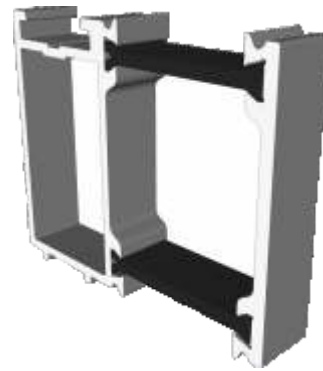

ETC374 - 24mm Square Bead For Vents

ETC366 - 28mm Square Bead

VL72 - Weather Bar

Extensions

DV515 - 42mm Extension For 70mm Frames

ETD057 - 20mm Extension For 70mm Frames

ETC352 - 42mm Extension For 53mm Frames

ETC358 - 32mm Extension For 53mm Frames

Couplers

ETC353 - 15mm Coupler For 53mm Frame

ETC356 - 25mm Coupler For 53mm Frame

ETC357 - 25mm Coupler For 70mm Frame

ETC853 - 20mm Coupler For 70mm Frame

Bay Pole & Adapters

ETC080 - Variable Bay Pole For 70mm Frames (Non Structural)

ETC081 - 169° - 150° Pole Adaptor

ETC082 - 149° - 130° Pole Adaptor

ETC083 - 129° - 115° Pole Adaptor

Bay Pole & Corner Posts

ETC869 - Circular Bay Pole For 53mm Frames (Non Structural)