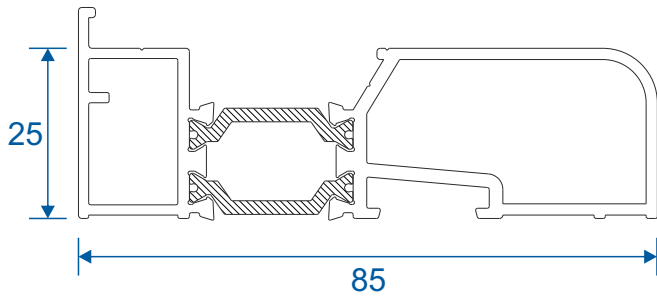

ETC080 - Variable Bay Pole For 70mm Frames (Non Structural)

ETC081 - 169° - 150° Pole Adaptor

ETC082 - 149° - 130° Pole Adaptor

ETC083 - 129° - 115° Pole Adaptor

Bay Pole & Corner Posts

ETC869 - Circular Bay Pole For 53mm Frames (Non Structural)

125° - 180°

ETC048 - 90° Corner Post For 70mm Frames (Non Structural)

ETC347 - 90° Corner Post For 53mm Frames (Non Structural)

Cills

ETC451 - 85mm Cill

ETC457 - 150mm Cill

Cills

ETC458 - 190mm Cill

ETC479 - 225mm Cill

Opening Windows - With Flat Vent

Opening Vents With ETC310 Outer Frame

Opening Vents With ETC304 Outer Frame

Opening Windows - With Feature Vent

Opening Vents With ETC310 Outer Frame

Opening Vents With ETC304 Outer Frame