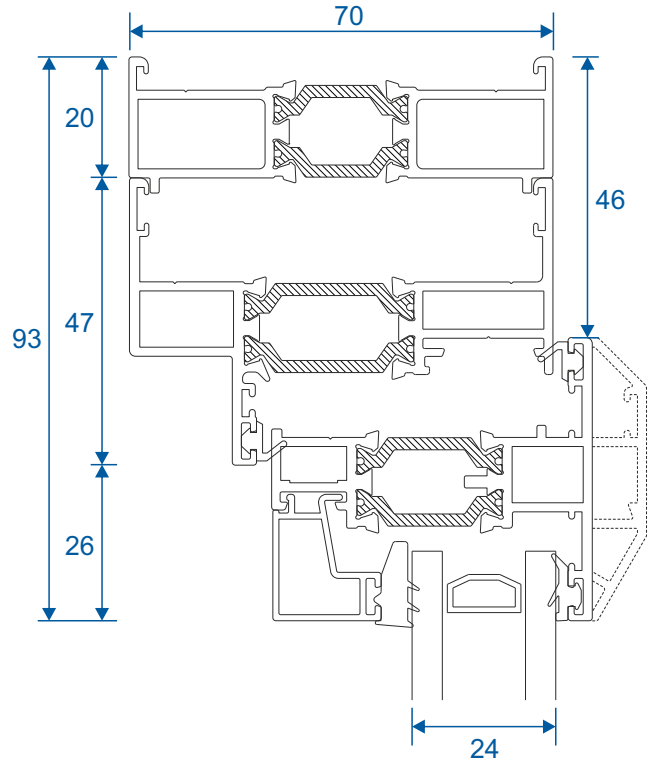

ETC352 42mm Extension For 53mm Frame

ETC358 32mm Extension For 53mm Frame

DV515 42mm Extension For 70mm Frame

ETD057 20mm Extension For 70mm Frame

Coupling - 53mm Frames

25mm Coupler ETC356

15mm Coupler ETC353

Coupling - 70mm Frames

25mm Coupler ETC357

20mm Coupler ETC853

Corner Post

90° Corner Post For 70mm Frames (Non Structural)

90° Corner Post For 53mm Frames (Non Structural)

Bay Pole

180° - 125° Bay Pole For 53mm Frames (Non Structural)