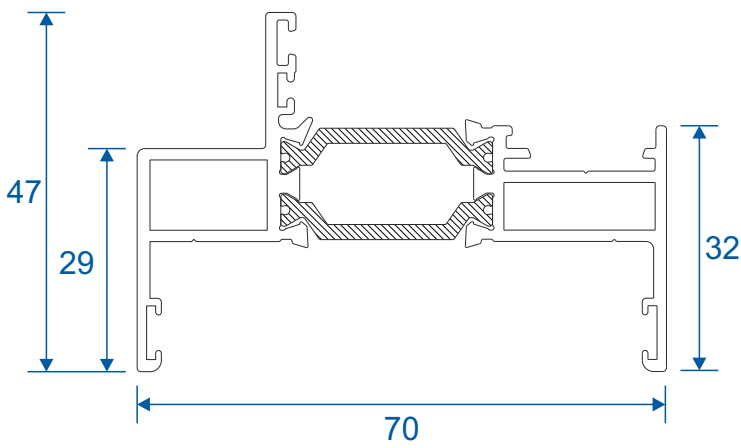

DuraTherm 300

Section Identification Guide

DURATION
WINDOWS

Contents

Profiles

Outer Frames	3
Transom / Mullion	4
Opening Vents	5 - 6
Beads & Weather Bar	7
Extensions	8
Couplers	9
Bay Pole & Adapters (For 70mm Frame)	10
Bay Pole (For 53mm Frame)	11
Corner Posts	11
Cills	12 - 13

Section Drawings

Opening Windows - Flat Vent	14
Opening Windows - Feature Vent	15
Fixed Windows	16
Transom & Mullion Details	17
Head With Extensions	18
Coupling - 53mm Frames	19
Coupling - 70mm Frames	20
Corner Post Details	21
Variable Bay Pole - 53mm Frames	22
Variable Bay Pole - 70mm Frames	23

Outer Frames

ETC310 - 53mm Equal Leg

ETC304 - 70mm Square Direct Fix

ETC420 - 53mm Odd Leg

Transom / Mullion

ETC333 - 48mm Transom / Mullion

Opening Vents

ETC324N - Internally Glazed Flat Vent