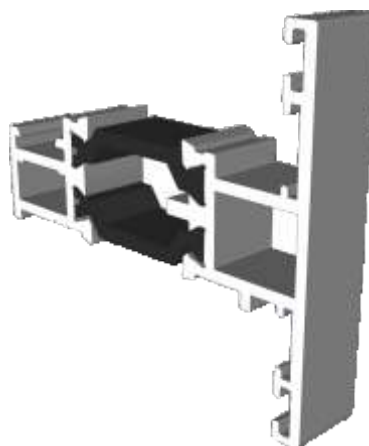

DuraTherm 300

Section Identification Guide

DURATION
WINDOWS

Contents

Profiles

Outer Frames	3
Transom / Mullion	4
Opening Vents	5 - 6
Beads & Weather Bar	7
Extensions	8
Couplers	9
Bay Pole & Adapters (For 70mm Frame)	10
Bay Pole (For 53mm Frame)	11
Corner Posts	11
Cills	12 - 13

Section Drawings

Opening Windows - Flat Vent	14
Opening Windows - Feature Vent	15
Fixed Windows	16
Transom & Mullion Details	17
Head With Extensions	18
Coupling - 53mm Frames	19
Coupling - 70mm Frames	20
Corner Post Details	21
Variable Bay Pole - 53mm Frames	22
Variable Bay Pole - 70mm Frames	23

Outer Frames

ETC310 - 53mm Equal Leg

ETC304 - 70mm Square Direct Fix

ETC420 - 53mm Odd Leg

Transom / Mullion

ETC333 - 48mm Transom / Mullion

Opening Vents

ETC324N - Internally Glazed Flat Vent

ETC326 - Internally Glazed Feature Vent

Opening Vents

ETC321 - Externally Glazed Feature Vent

ETC328N - Externally Glazed Square Vent

Beads & Weather Bar

ETC370 - 24mm Square Bead

ETC364 - 24mm Chamfered Bead