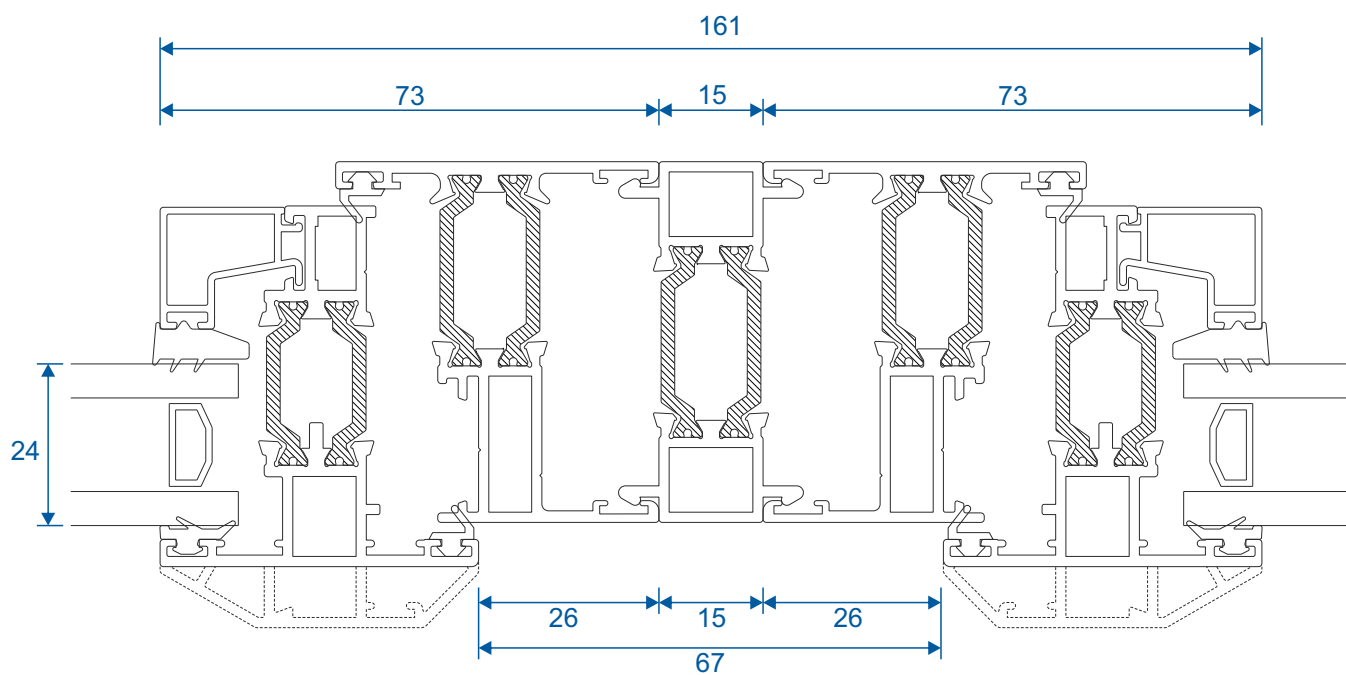

ETC352 42mm Extension For 53mm Frame

ETC358 32mm Extension For 53mm Frame

DV515 42mm Extension For 70mm Frame

ETD057 20mm Extension For 70mm Frame

Coupling - 53mm Frames

25mm Coupler ETC356

15mm Coupler ETC353

Coupling - 70mm Frames

25mm Coupler ETC357

20mm Coupler ETC853

Corner Post

90° Corner Post For 70mm Frames (Non Structural)

90° Corner Post For 53mm Frames (Non Structural)

Bay Pole

180° - 125° Bay Pole For 53mm Frames (Non Structural)