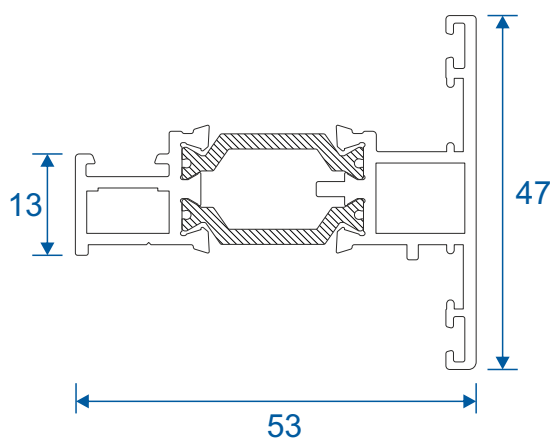

Section Drawings

Opening Windows - Flat Vent	14
Opening Windows - Feature Vent	15
Fixed Windows	16
Transom & Mullion Details	17
Head With Extensions	18
Coupling - 53mm Frames	19
Coupling - 70mm Frames	20
Corner Post Details	21
Variable Bay Pole - 53mm Frames	22
Variable Bay Pole - 70mm Frames	23

Outer Frames

ETC310 - 53mm Equal Leg

ETC304 - 70mm Square Direct Fix

ETC420 - 53mm Odd Leg

Transom / Mullion

ETC333 - 48mm Transom / Mullion

Opening Vents

ETC324N - Internally Glazed Flat Vent

ETC326 - Internally Glazed Feature Vent

Opening Vents

ETC321 - Externally Glazed Feature Vent

ETC328N - Externally Glazed Square Vent

Beads & Weather Bar

ETC370 - 24mm Square Bead

ETC364 - 24mm Chamfered Bead

ETC374 - 24mm Square Bead For Vents

ETC366 - 28mm Square Bead

VL72 - Weather Bar

Extensions

DV515 - 42mm Extension For 70mm Frames

ETD057 - 20mm Extension For 70mm Frames

ETC352 - 42mm Extension For 53mm Frames