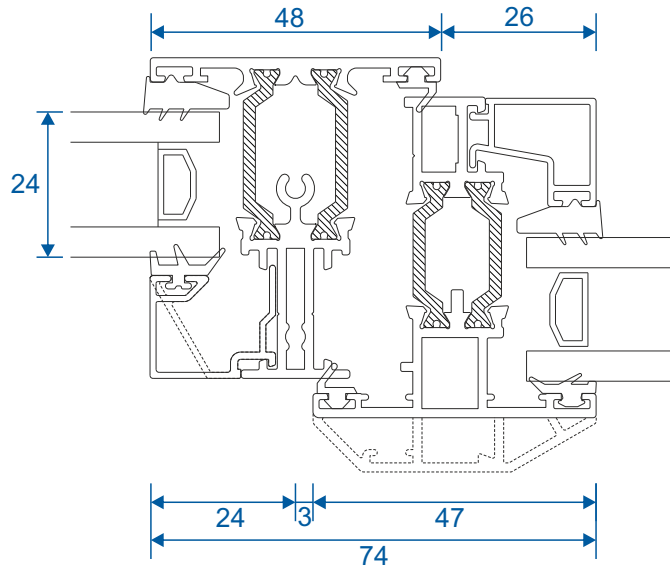

125° - 180°

ETC048 - 90° Corner Post For 70mm Frames (Non Structural)

ETC347 - 90° Corner Post For 53mm Frames (Non Structural)

Cills

ETC451 - 85mm Cill

ETC457 - 150mm Cill

Cills

ETC458 - 190mm Cill

ETC479 - 225mm Cill

Opening Windows - With Flat Vent

Opening Vents With ETC310 Outer Frame

Opening Vents With ETC304 Outer Frame

Opening Windows - With Feature Vent

Opening Vents With ETC310 Outer Frame

Opening Vents With ETC304 Outer Frame

Fixed Windows

Fixed Window Using ETC310 Frame

Fixed Window Using ETC304 Frame

Transoms & Mullions

Fixed Next To Fixed

Fixed Next To Opener

Opener Next To Opener

Head Extensions

ETC352 42mm Extension For 53mm Frame

ETC358 32mm Extension For 53mm Frame

DV515 42mm Extension For 70mm Frame

ETD057 20mm Extension For 70mm Frame

Coupling - 53mm Frames

25mm Coupler ETC356

15mm Coupler ETC353