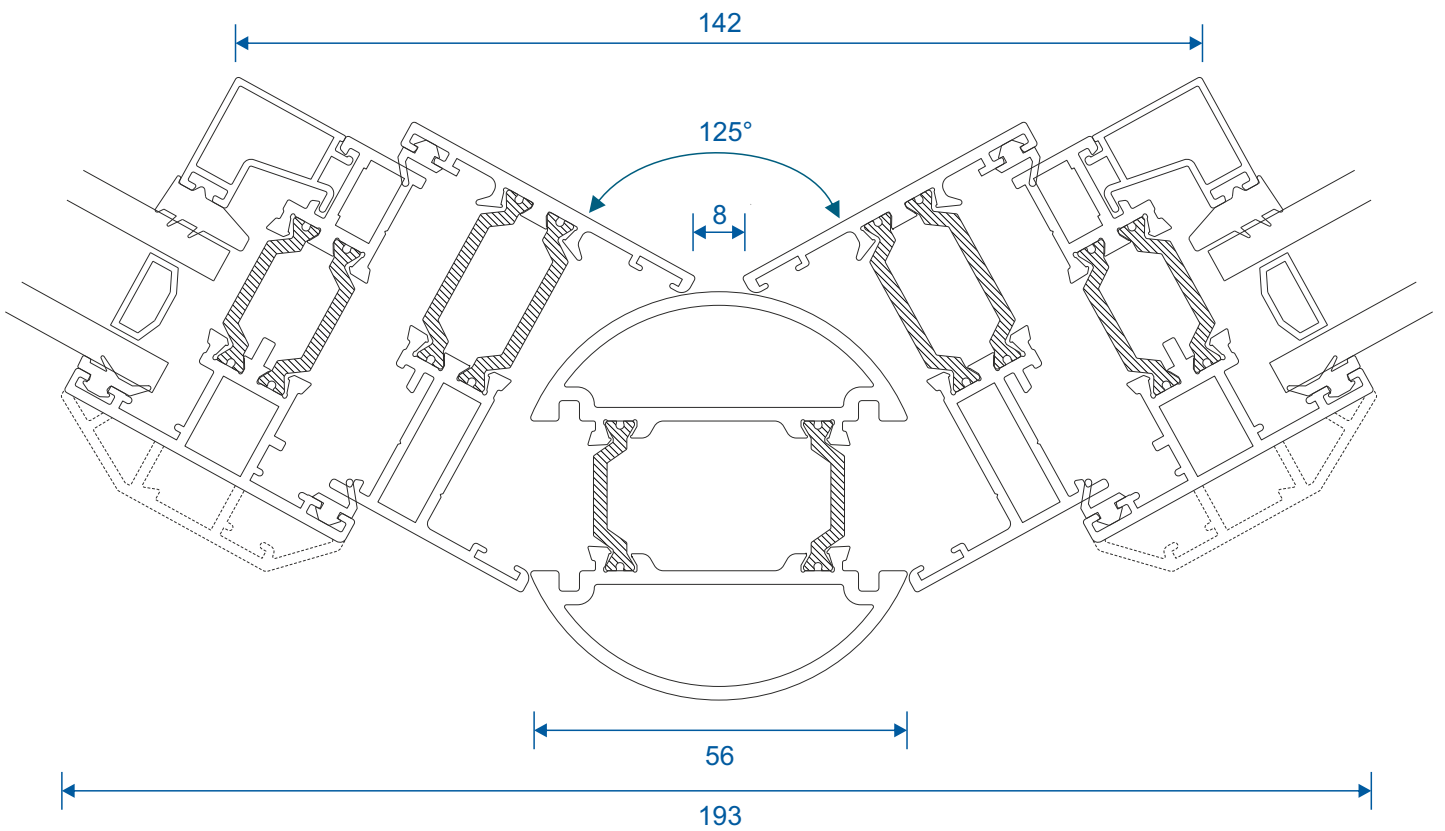

Coupling - 70mm Frames

25mm Coupler ETC357

20mm Coupler ETC853

Corner Post

90° Corner Post For 70mm Frames (Non Structural)

90° Corner Post For 53mm Frames (Non Structural)

Bay Pole

180° - 125° Bay Pole For 53mm Frames (Non Structural)

Bay Pole

169° - 150° Bay Pole For 70mm Frames (Non Structural)

149° - 130° Bay Pole For 70mm Frames (Non Structural)

129° - 115° Bay Pole For 70mm Frames (Non Structural)

Duration Windows
Thames Development
Charfleets Road
Canvey Island
Essex. SS8 0PQ