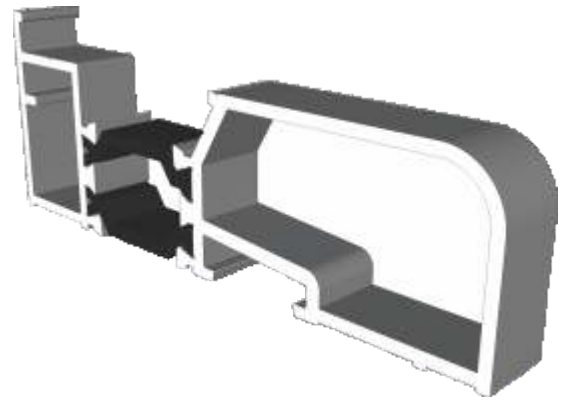

125° - 180°

ETC048 - 90° Corner Post For 70mm Frames (Non Structural)

ETC347 - 90° Corner Post For 53mm Frames (Non Structural)

Cills

ETC451 - 85mm Cill

ETC457 - 150mm Cill

Cills

ETC458 - 190mm Cill