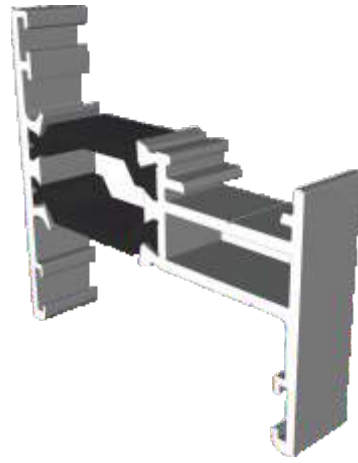

DuraTherm 300

Section Identification Guide

DURATION
WINDOWS

Contents

Profiles

Outer Frames	3
Transom / Mullion	4
Opening Vents	5 - 6
Beads & Weather Bar	7
Extensions	8
Couplers	9
Bay Pole & Adapters (For 70mm Frame)	10
Bay Pole (For 53mm Frame)	11
Corner Posts	11
Cills	12 - 13

Section Drawings

Opening Windows - Flat Vent	14
Opening Windows - Feature Vent	15
Fixed Windows	16
Transom & Mullion Details	17
Head With Extensions	18
Coupling - 53mm Frames	19
Coupling - 70mm Frames	20
Corner Post Details	21
Variable Bay Pole - 53mm Frames	22
Variable Bay Pole - 70mm Frames	23

Outer Frames

ETC310 - 53mm Equal Leg

ETC304 - 70mm Square Direct Fix

ETC420 - 53mm Odd Leg

Transom / Mullion

ETC333 - 48mm Transom / Mullion

Opening Vents

ETC324N - Internally Glazed Flat Vent