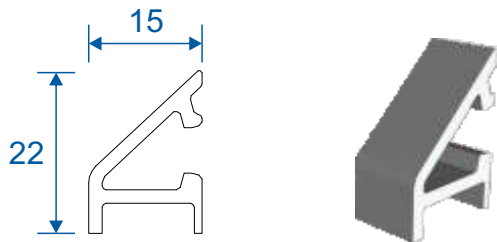

ETC326 - Internally Glazed Feature Vent

Opening Vents

ETC321 - Externally Glazed Feature Vent

ETC328N - Externally Glazed Square Vent

Beads & Weather Bar

ETC370 - 24mm Square Bead

ETC364 - 24mm Chamfered Bead

ETC374 - 24mm Square Bead For Vents

ETC366 - 28mm Square Bead

VL72 - Weather Bar

Extensions

DV515 - 42mm Extension For 70mm Frames

ETD057 - 20mm Extension For 70mm Frames

ETC352 - 42mm Extension For 53mm Frames