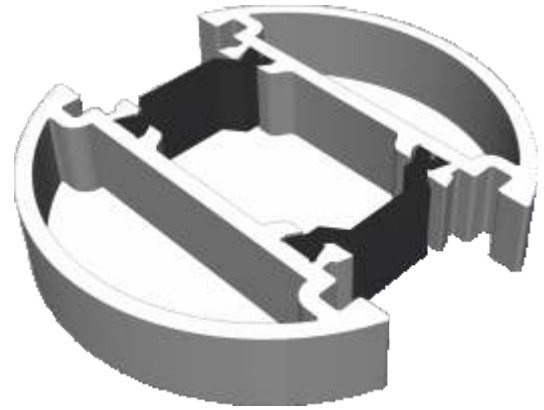

ETC080 - Variable Bay Pole For 70mm Frames (Non Structural)

ETC081 - 169° - 150° Pole Adaptor

ETC082 - 149° - 130° Pole Adaptor

ETC083 - 129° - 115° Pole Adaptor

Bay Pole & Corner Posts

ETC869 - Circular Bay Pole For 53mm Frames (Non Structural)

125° - 180°

ETC048 - 90° Corner Post For 70mm Frames (Non Structural)

ETC347 - 90° Corner Post For 53mm Frames (Non Structural)

Cills

ETC451 - 85mm Cill

ETC457 - 150mm Cill

Cills

ETC458 - 190mm Cill